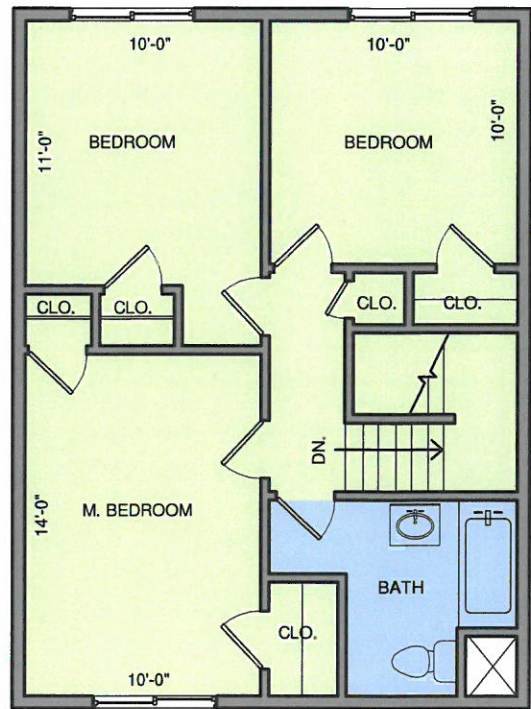

425 Mill Creek Drive | North Kingstown, RI 02852 | (401) 295-0900

LOWER LEVEL

UPPER LEVEL

BONNET SHORES | CLASSIC

3 BEDROOMS | 1.5 BATHROOMS

TOWNHOUSE

1,100 SQUARE FEET