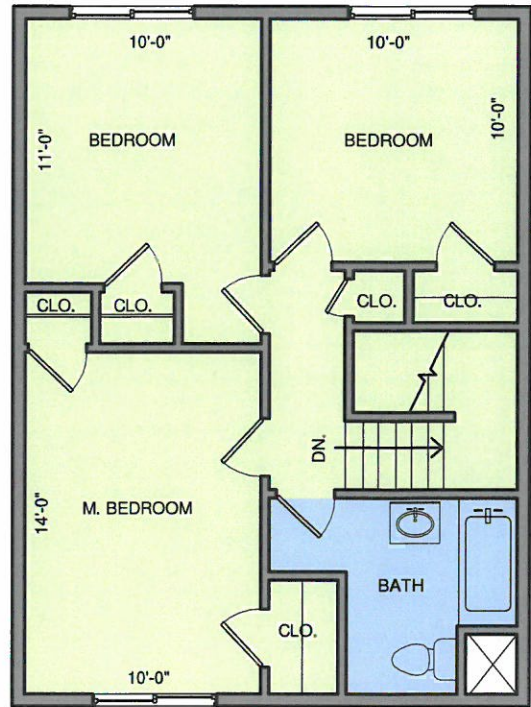

425 Mill Creek Drive | North Kingstown, RI 02852 | (401) 295-0900

LOWER LEVEL

UPPER LEVEL

BONNET SHORES | CLASSIC

3 BEDROOMS | 1.5 BATHROOMS

TOWNHOUSE

1,100 SQUARE FEET