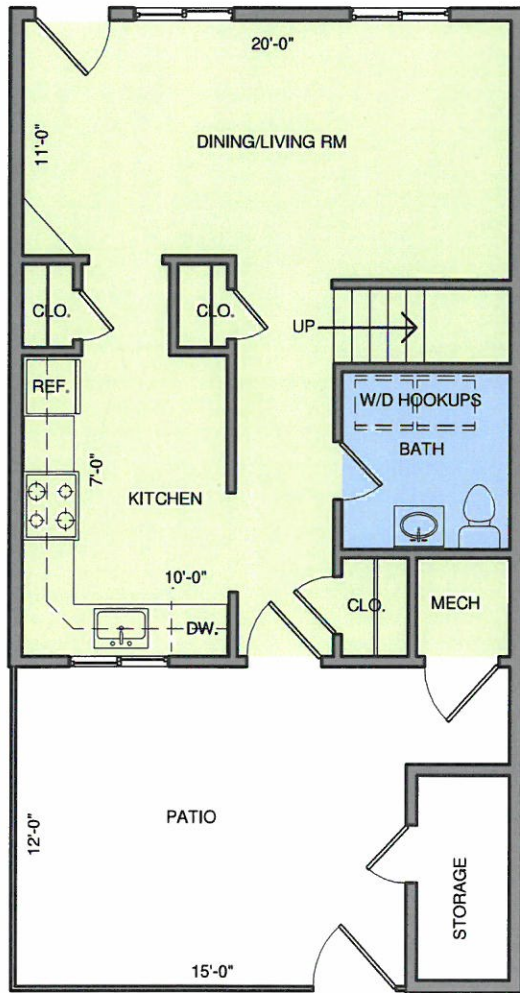

425 Mill Creek Drive | North Kingstown, RI 02852 | (401) 295-0900

LOWER LEVEL

UPPER LEVEL

BONNET SHORES | CLASSIC

3 BEDROOMS | 1.5 BATHROOMS

TOWNHOUSE

1,100 SQUARE FEET