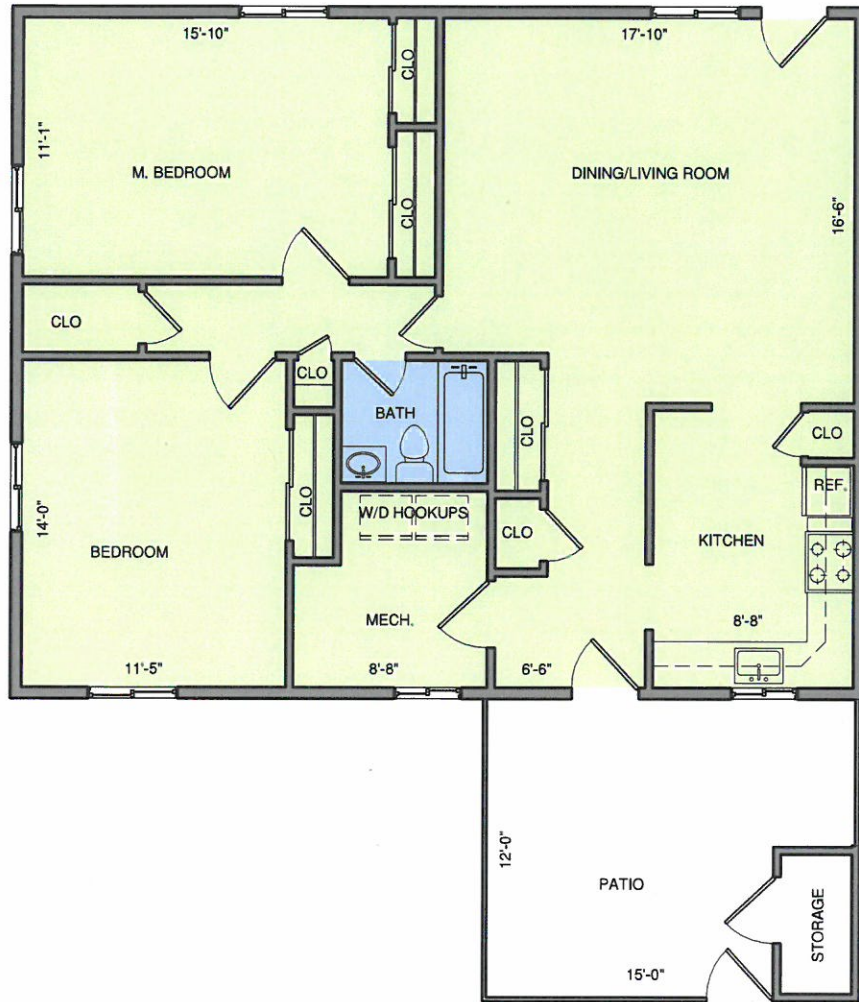

425 Mill Creek Drive | North Kingstown, RI 02852 | (401) 295-0900

GALILEE | CLASSIC

2 BEDROOMS | 1 BATHROOM

RANCH

1,050 SQUARE FEET