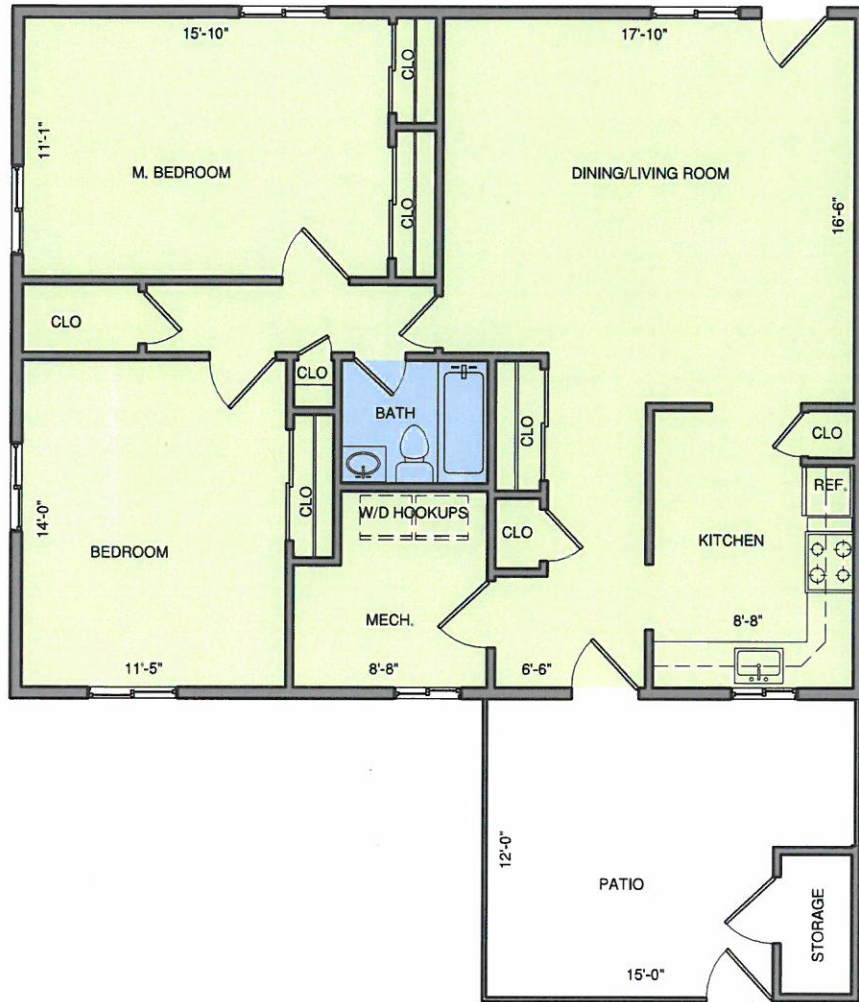

425 Mill Creek Drive | North Kingstown, RI 02852 | (401) 295-0900

**GALILEE** | CLASSIC

2 BEDROOMS | 1 BATHROOM

RANCH

1,050 SQUARE FEET