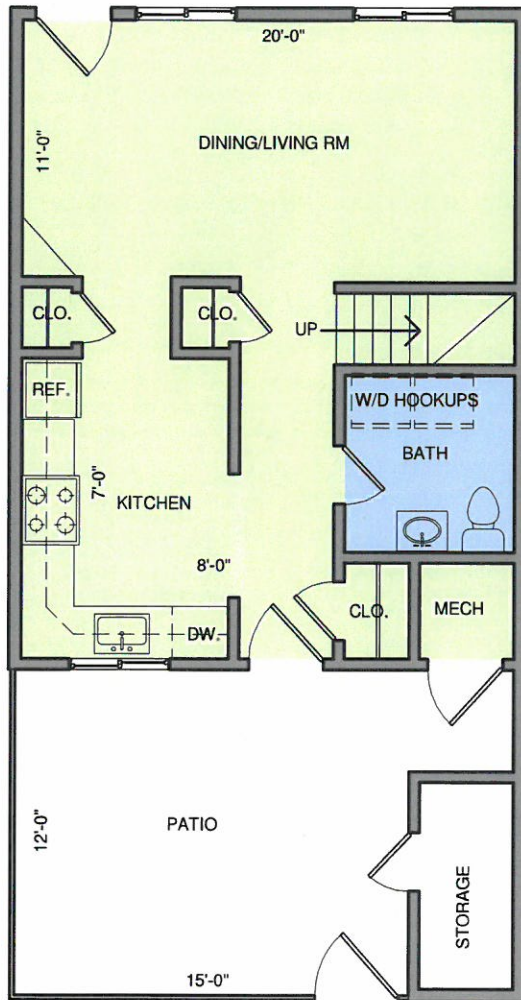

425 Mill Creek Drive | North Kingstown, RI 02852 | (401) 295-0900

LOWER LEVEL

UPPER LEVEL

**POINT JUDITH** | CLASSIC

2 BEDROOMS | 1.5 BATHROOMS

TOWNHOUSE

1,000 SQUARE FEET