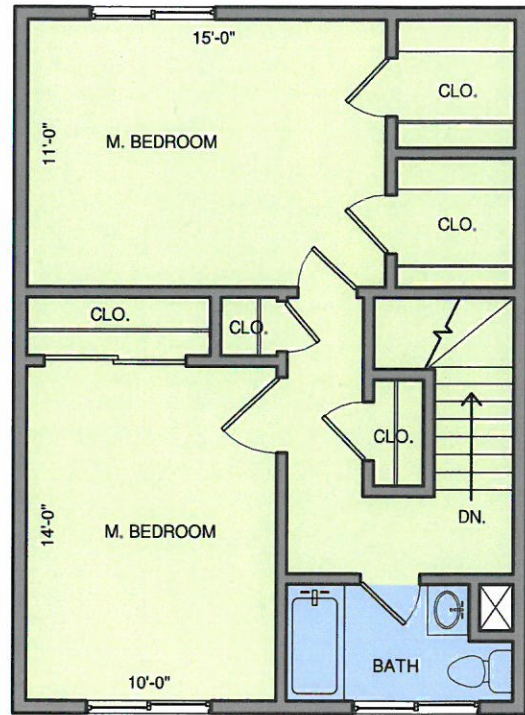

425 Mill Creek Drive | North Kingstown, RI 02852 | (401) 295-0900

LOWER LEVEL

UPPER LEVEL

**POINT JUDITH** | CLASSIC

2 BEDROOMS | 1.5 BATHROOMS

TOWNHOUSE

1,000 SQUARE FEET