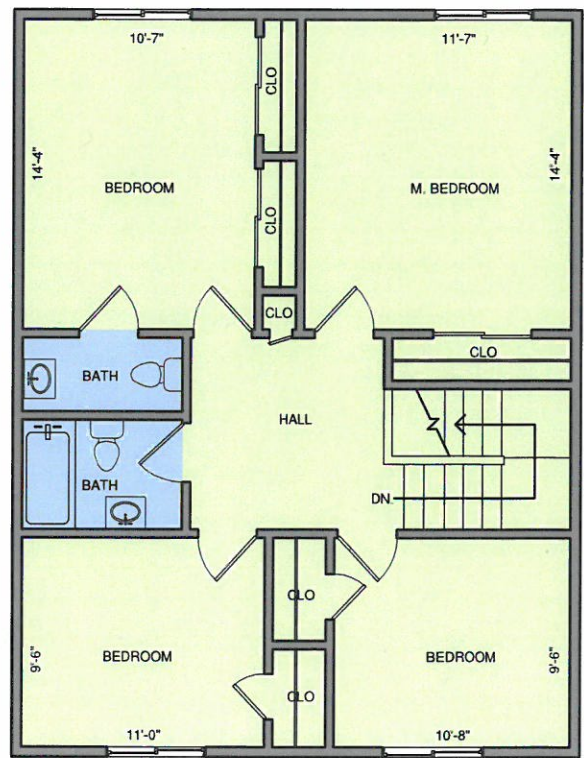

425 Mill Creek Drive | North Kingstown, RI 02852 | (401) 295-0900

LOWER LEVEL

UPPER LEVEL

THE PIER | CLASSIC

4 BEDROOMS | 1 FULL AND 2 HALF BATHROOMS
TOWNHOUSE
1,450 SQUARE FEET