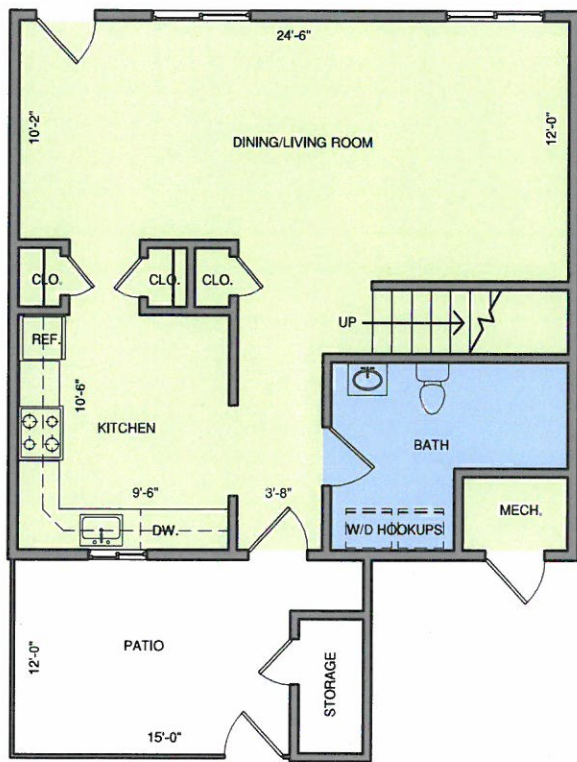

425 Mill Creek Drive | North Kingstown, RI 02852 | (401) 295-0900

LOWER LEVEL

UPPER LEVEL

THE PIER | CLASSIC

4 BEDROOMS | 1 FULL AND 2 HALF BATHROOMS
TOWNHOUSE
1,450 SQUARE FEET